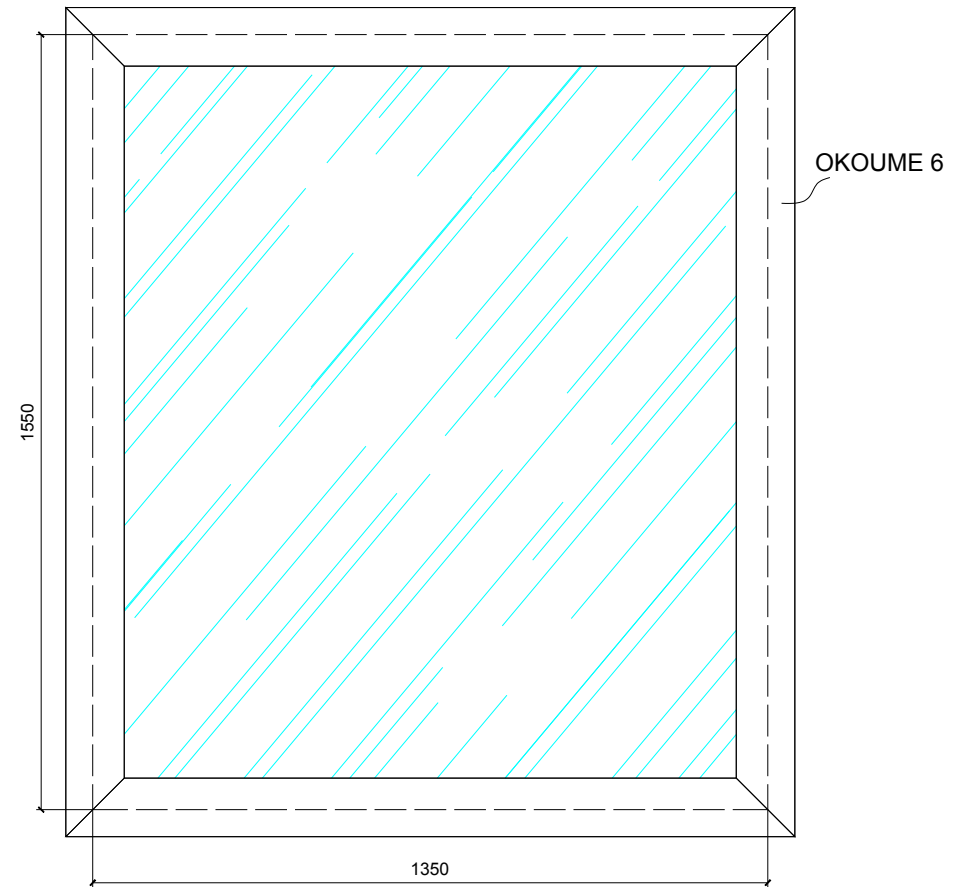

EXTERNAL ELEVATION

INTERNAL ELEVATION

STEEL IN OLD COPPER COLOUR

REV.	NOT	REVISION REFER TO	SIGN	DATE
------	-----	-------------------	------	------

External / Internal Elevations of the window

Sheet 1 No. of sheets 1

SCALE: NOT TO SCALE

DRAWN BY: I.Stankute	DESIGN BY:	CHECKED BY:	CAD dwg Ref. No.	REV.
PLACE	DATE 07 DEC 2015	SIGNATURE		