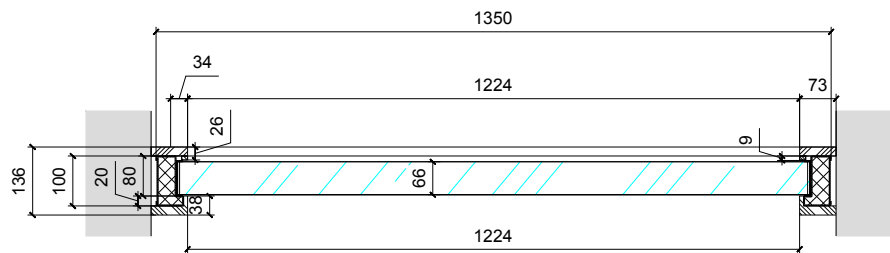

EXTERNAL ELEVATION

INTERNAL ELEVATION

STEEL IN OLD COPPER COLOUR

REV.	NOT	REVISION REFER TO	SIGN	DATE
------	-----	-------------------	------	------

External / Internal Elevations of the window

Sheet 1 No. of sheets 1

SCALE: NOT TO SCALE

DRAWN BY: I.Stankute	DESIGN BY:	CHECKED BY:	CAD dwg Ref. No.	REV.
PLACE	DATE 07 DEC 2015	SIGNATURE		