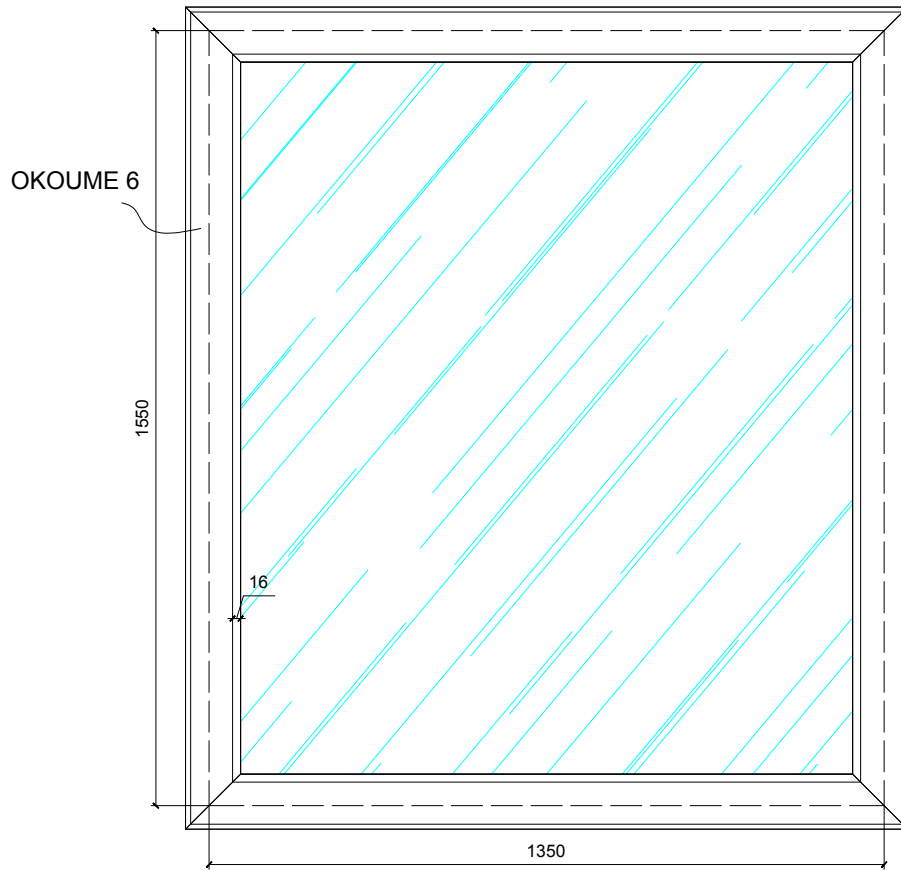

EXTERNAL ELEVATION

INTERNAL ELEVATION

STEEL IN OLD COPPER COLOUR

REV.	NOT	REVISION REFER TO	SIGN	DATE
------	-----	-------------------	------	------

External / Internal Elevations of the window

Sheet 1 No. of sheets 1

SCALE: NOT TO SCALE

DRAWN BY: I.Stankute	DESIGN BY:	CHECKED BY:	CAD dwg Ref. No.	REV.
PLACE	DATE 07 DEC 2015	SIGNATURE		